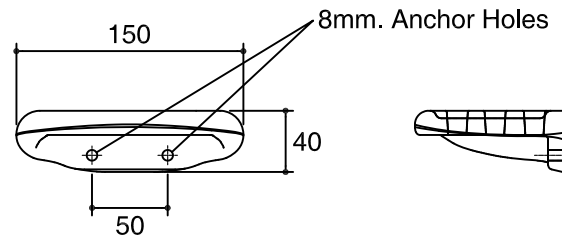

Dimensions are approximate.

Unit: mm

SKU	K-17056X-WK
Name	EUROPA
Description	GLASS&TOOTHBRUSH HOLDER

KARAT

* The recommended dimension for installation can be adjusted according to user preferences and layout.