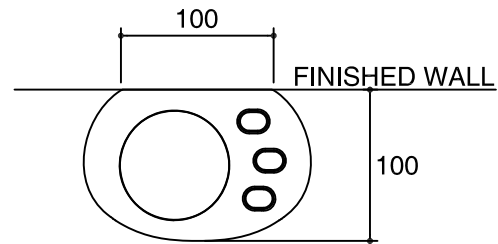

Dimensions are approximate.

Unit: mm

SKU	K-17056X-WK
Name	EUROPA
Description	GLASS&TOOTHBRUSH HOLDER

KARAT

* The recommended dimension for installation can be adjusted according to user preferences and layout.